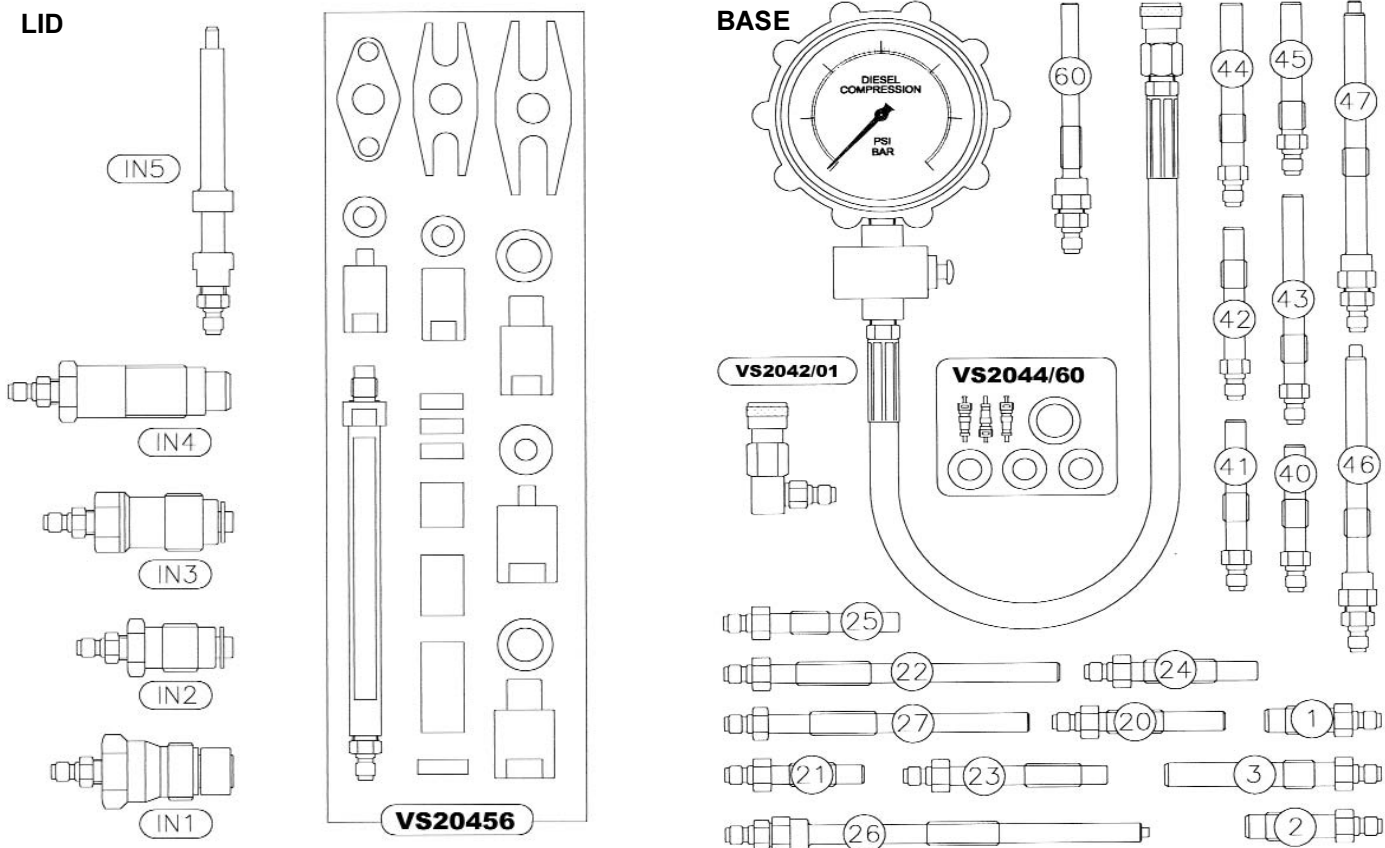

2. INTRODUCTION & APPLICATIONS

Diesel Engine Cylinder Compression testing - cars, vans, truck, agricultural and marine engines.

A modular range of Diesel Engine Compression Test Kits and a comprehensive selection of dummy glowplug and injector adaptors covering the huge range of modern diesels encountered in service workshops today.

These kits offer a choice of initial levels of application coverage and the large range of adaptors then provide the opportunity of selectively increasing the application coverage, as required.

The Dummy Glowplug and Injector Adaptors are available in sets or can be purchased individually.

2.1. Kit Contents Detail

VS2042 Popular

VS2043 Deluxe

VS2044 Master

Diesel Engine Compression Test Kits

Test Kit Contents.	VS2042 Popular	VS2043 Deluxe	VS2044 Master
VS2042/01 Gauge & Hose Assy c/w 90° Coupler Elbow	•	•	•
Dummy Glow Plug Adaptor			
VS2043/1 GP Adaptor	•	•	•
VS2043/2 GP Adaptor		•	•
VS2043/3 GP Adaptor		•	•
VS2043/20 GP Adaptor		•	•
VS2043/21 GP Adaptor		•	•
VS2043/22 GP Adaptor		•	•
VS2043/23 GP Adaptor		•	•
VS2043/24 GP Adaptor		•	•
VS2043/25 GP Adaptor		•	•
VS2043/26 GP Adaptor		•	•
VS2043/27 GP Adaptor		•	•
VS2043/40 GP Adaptor	•	•	•
VS2043/41 GP Adaptor	•	•	•
VS2043/42 GP Adaptor		•	•

Test Kit Contents.	VS2042 Popular	VS2043 Deluxe	VS2044 Master
Dummy Glow Plug Adaptor (continued)			
VS2043/43 GP Adaptor	•	•	•
VS2043/44 GP Adaptor	•	•	•
VS2043/45 GP Adaptor		•	•
VS2043/46 GP Adaptor		•	•
VS2043/47 GP Adaptor		•	•
VS2043/60 GP Adaptor		•	•
Dummy Injector Adaptors			
VS2044/1 Injector Adaptor (IN1)	•	•	•
VS2044/2 Injector Adaptor (IN2)	•	•	•
VS2044/3 Injector Adaptor (IN3)	•	•	•
VS2044/4 Injector Adaptor (IN4)	•	•	•
VS2044/5 Injector Adaptor (IN5)	•	•	•
VS2044/60 Valve & Seal Set	•	•	•
VS20456 Clamp-on Injector Adaptor Set			•
VS2042/02 Case + Inserts	•	•	•