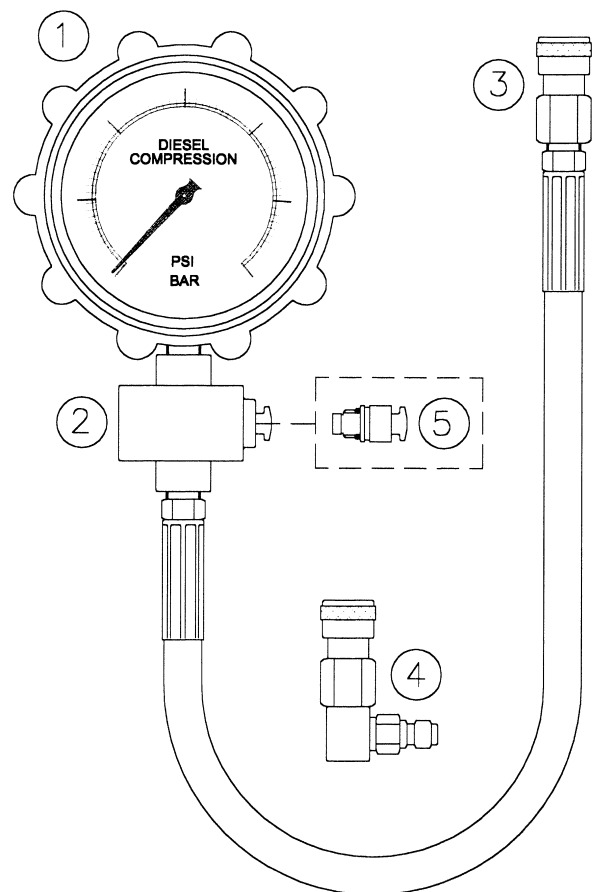

VS2042/01 Compression Tester

Spares

Item	Part Number	Description
1	VS2042/011	Gauge & Cover
2	VS2042/012	Re-test Valve Assembly
3	VS2042/013	Hose Assembly
4	VS203B/9	90° Elbow Coupler
5	VS2042/014	Repl. Valve Assy for VS2042/012 Re-test Valve

NOTE: It is our policy to continually improve products and as such we reserve the right to alter data, specifications and component parts without prior notice.

IMPORTANT: No liability is accepted for incorrect use of this product.

WARRANTY: Guarantee is 12 months from purchase date, proof of which will be required for any claim.

INFORMATION: For a copy of our latest catalogue and promotions call us on 01284 757525 and leave your full name and address, including postcode.

Sole UK Distributor
Sealey Group,
Bury St. Edmunds, Suffolk.

01284 757500
01284 703534

www.sealey.co.uk
sales@sealey.co.uk