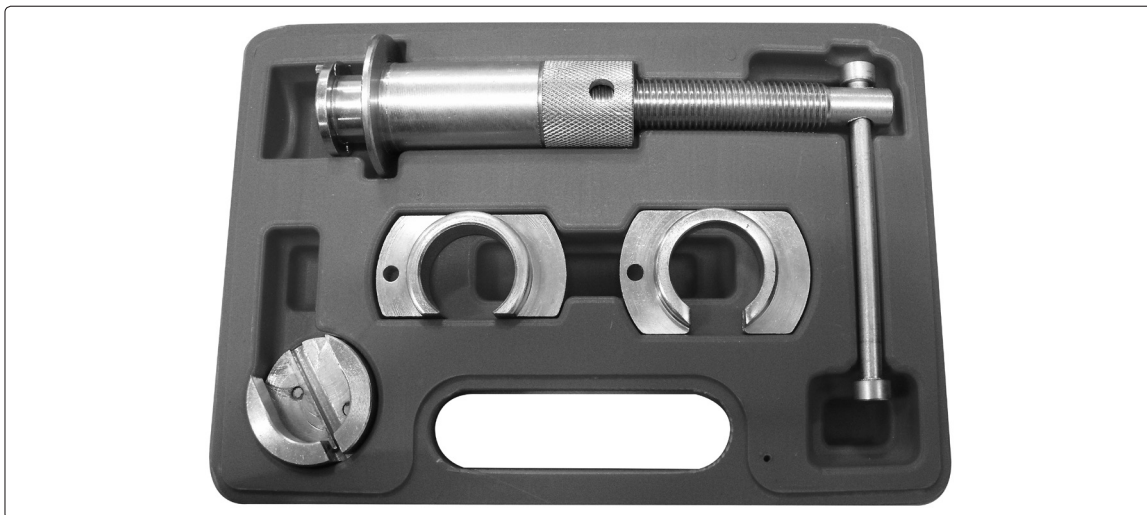

2. INTRODUCTION

Precision made adaptor plate with thrust bolt assembly and reaction plates specially designed for selected Vauxhall/Opel vehicles.

APPLICATIONS:

Astra-G (98-03)
 Astra-H (04-09)
 Corsa D (07-)

Corsa C (01-06)
 Corsa C Combo (02-)
 Insignia (09-)

Meriva (03-10)
 Speedster (01-06)
 Signum (03-08)

Vectra-C (03-08)
 Zafira-A (99-04)
 Zafira-B (05-10)

Parts support is available for this product. To obtain a parts listing and/or diagram, please log on to www.sealey.co.uk, email sales@sealey.co.uk or phone 01284 757500.